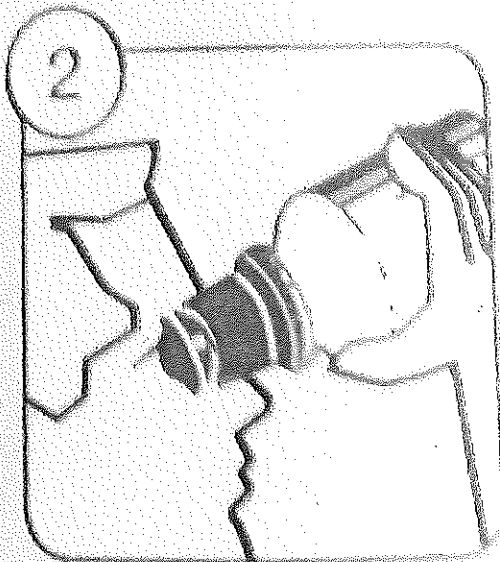

Sterile

Plum Eye Wash 0.9% Sodium Chloride

500 ml

2024 03

LOT P0045 4752 90227

200 ml

Plum Eyewash pH Neutral 4.9% Phosphate

Sterile plum