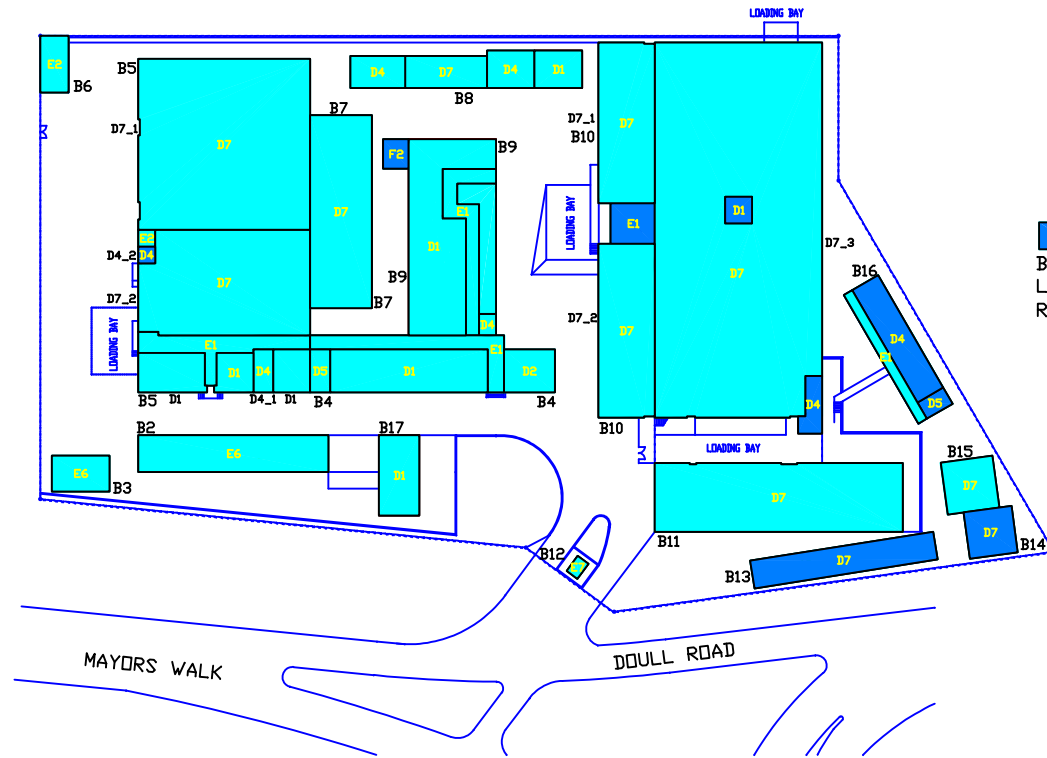

BALE STREET

INSTITUTE STREET

LEGEND:

- B1 DEMOLISHED
- B2 CARPORTS
- B3 CARPORTS
- B4 ADMIN
- B5 STORES
- B6 SUB-STATION
- B7 STORES
- B8 STORES/ON-DUTY
- B9 ADMIN
- B10 STORES
- B11 STORES
- B12 SECURITY
- B13 STORES
- B14 STORES
- B15 STORES
- B16 ON DUTY
- B17 ADMINISTRATION (Parkhome)

E2  
B10  
LIFT MOTOR  
ROOM

B10  
FIRST FLOOR PLAN

B10  
LOWER GROUND  
FLOOR PLAN

KEY:

- CONDITION
- As new
  - Maintain
  - Repair
  - Replace / upgrade
  - Condemn